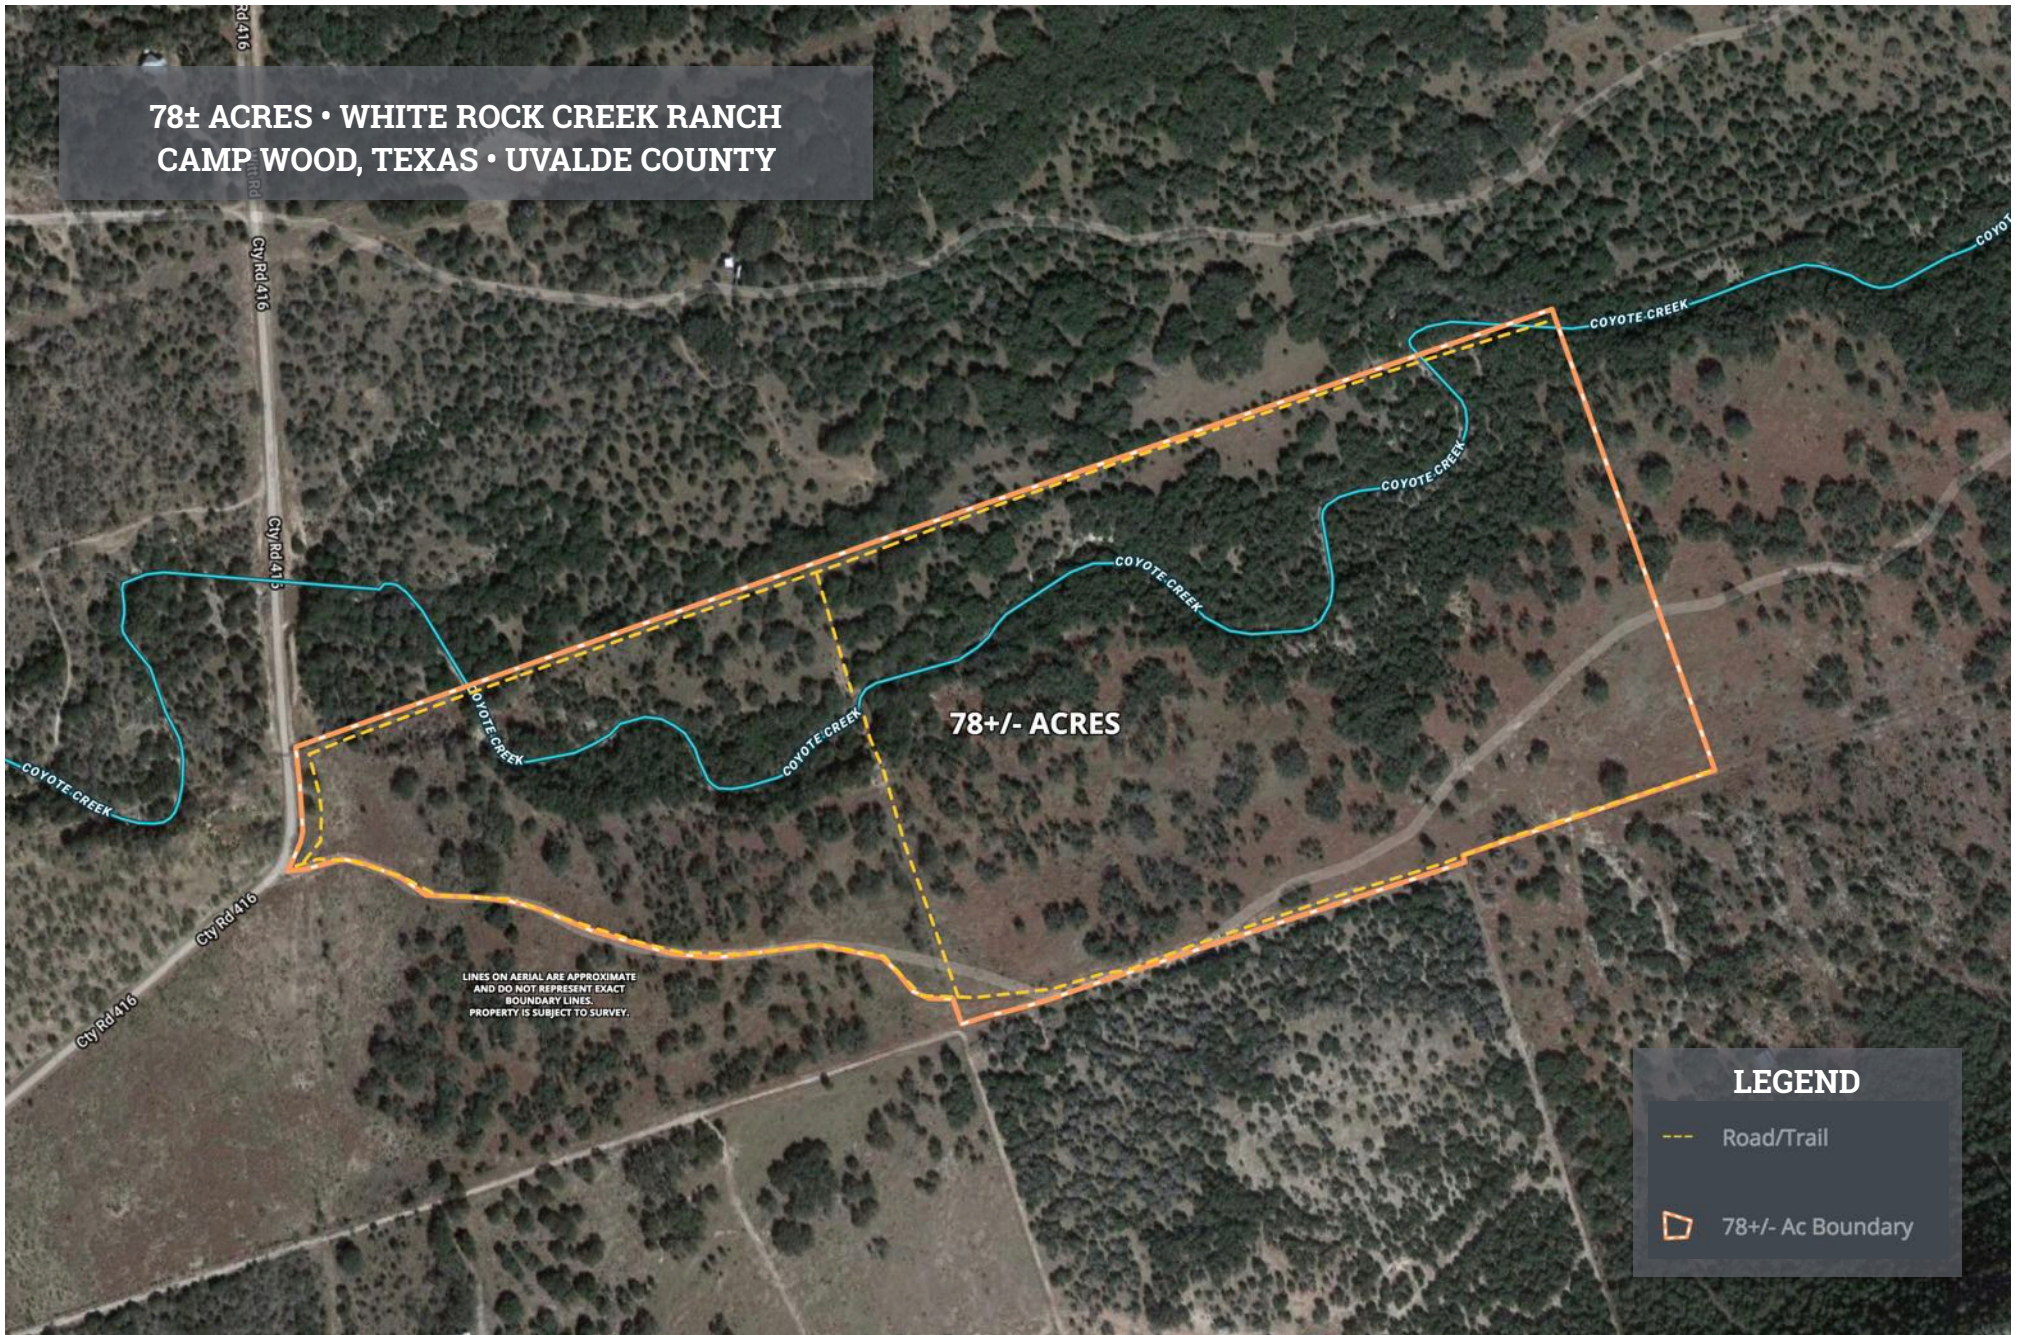

**78± ACRES • WHITE ROCK CREEK RANCH
CAMP WOOD, TEXAS • UVALDE COUNTY**

LEGEND

- Road/Trail
- 78+- Ac Boundary